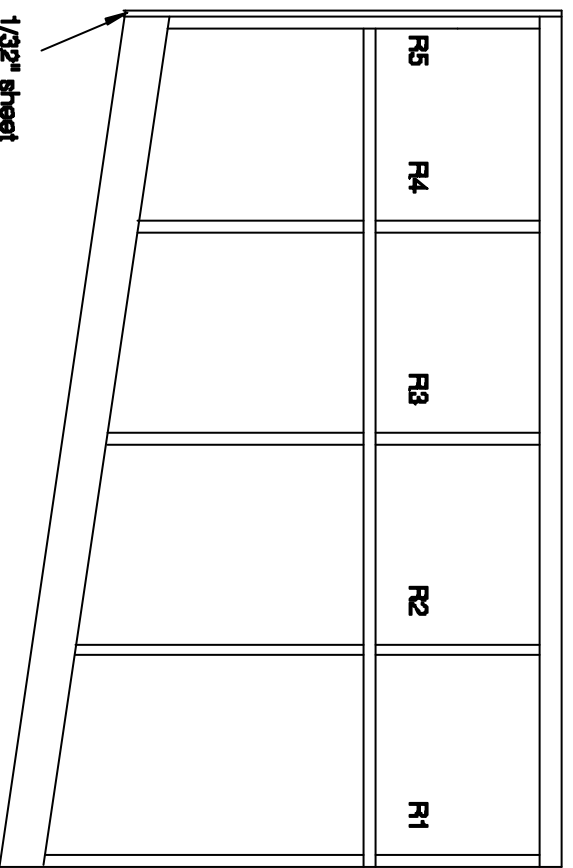

FUSELAGE FOR LOW WING VERSION

All wood is 1/16" sq Balsa unless stated otherwise

Pembly's Kid

EMBRYO CLASS 18" SPAN

Designed by Bill Brown. October 2003

1/8" x 1/16" Outline