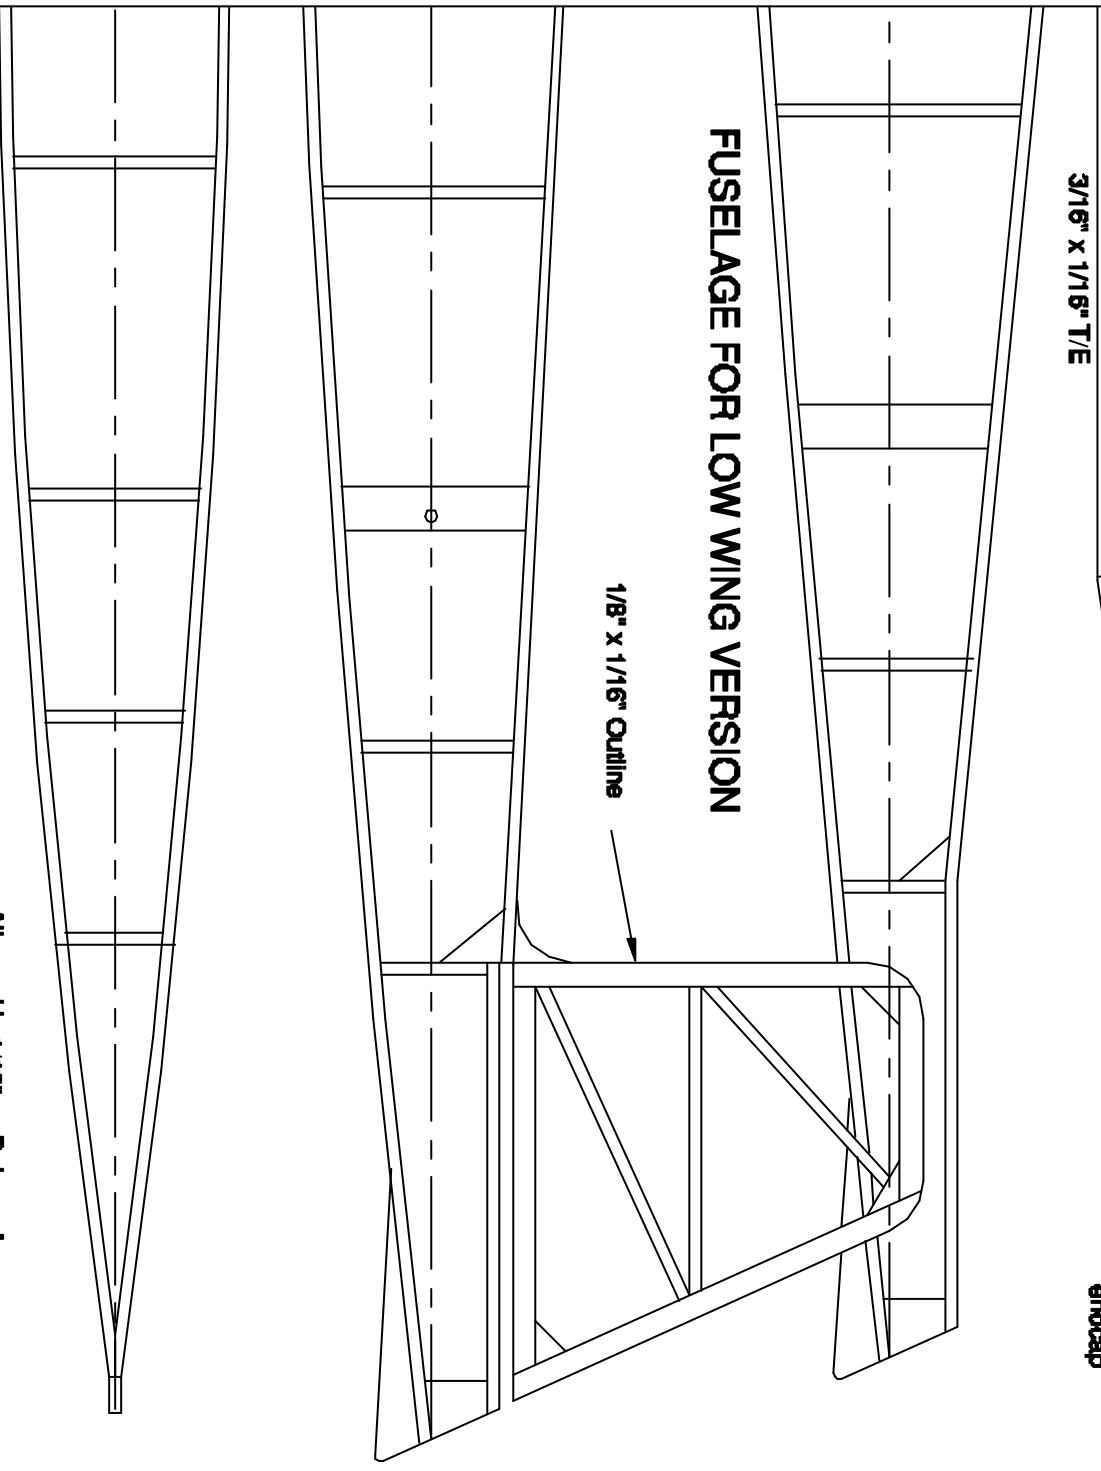

FUSELAGE FOR LOW WING VERSION

All wood is 1/16" sq Balsa unless stated otherwise

Pembly's Kid

EMBRYO CLASS 18" SPAN

Designed by Bill Brown. October 2003

1/8" x 1/16" Outline