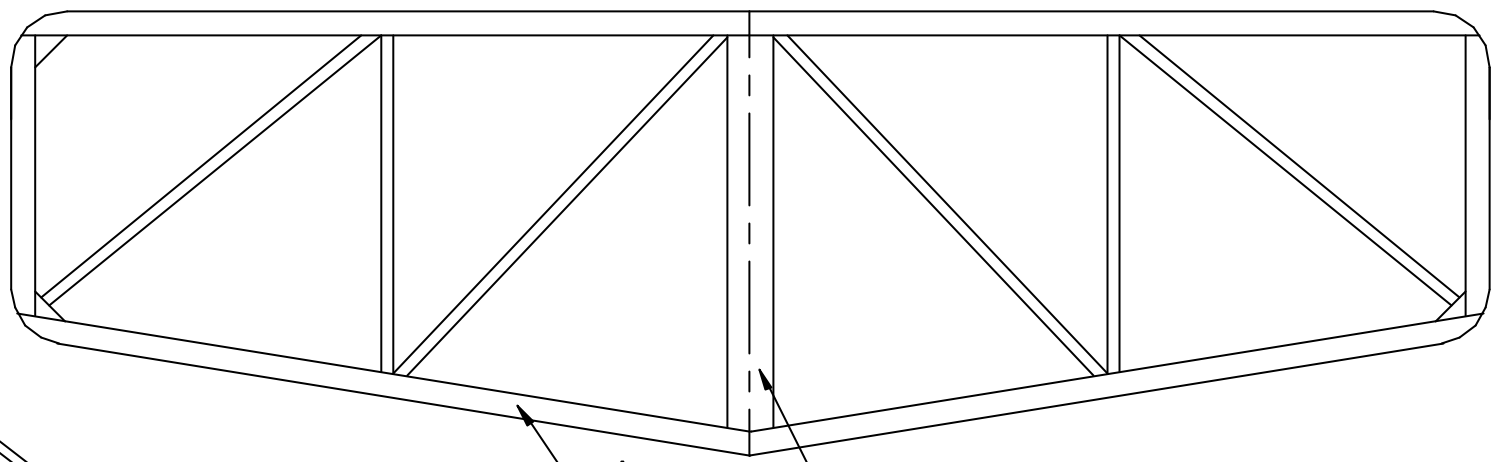

FUSELAGE FOR LOW WING VERSION

All wood is 1/16" sq Balsa unless stated otherwise

Pembly's Kid

EMBRYO CLASS 18" SPAN

Designed by Bill Brown. October 2003

1/8" x 1/16" Outline